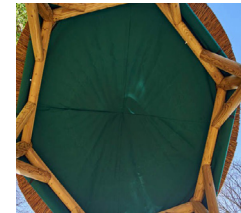

Roof Curtain