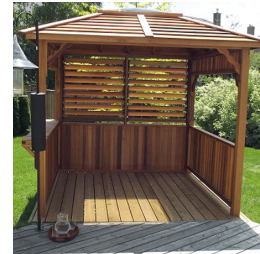

# Echoe Gazebo 244 x 244cm

## STANDARD FEATURES

**PRIVACY  
LOUVRE WALL**

**SKYLIGHT  
DOME**

**CEDAR  
STAIN**